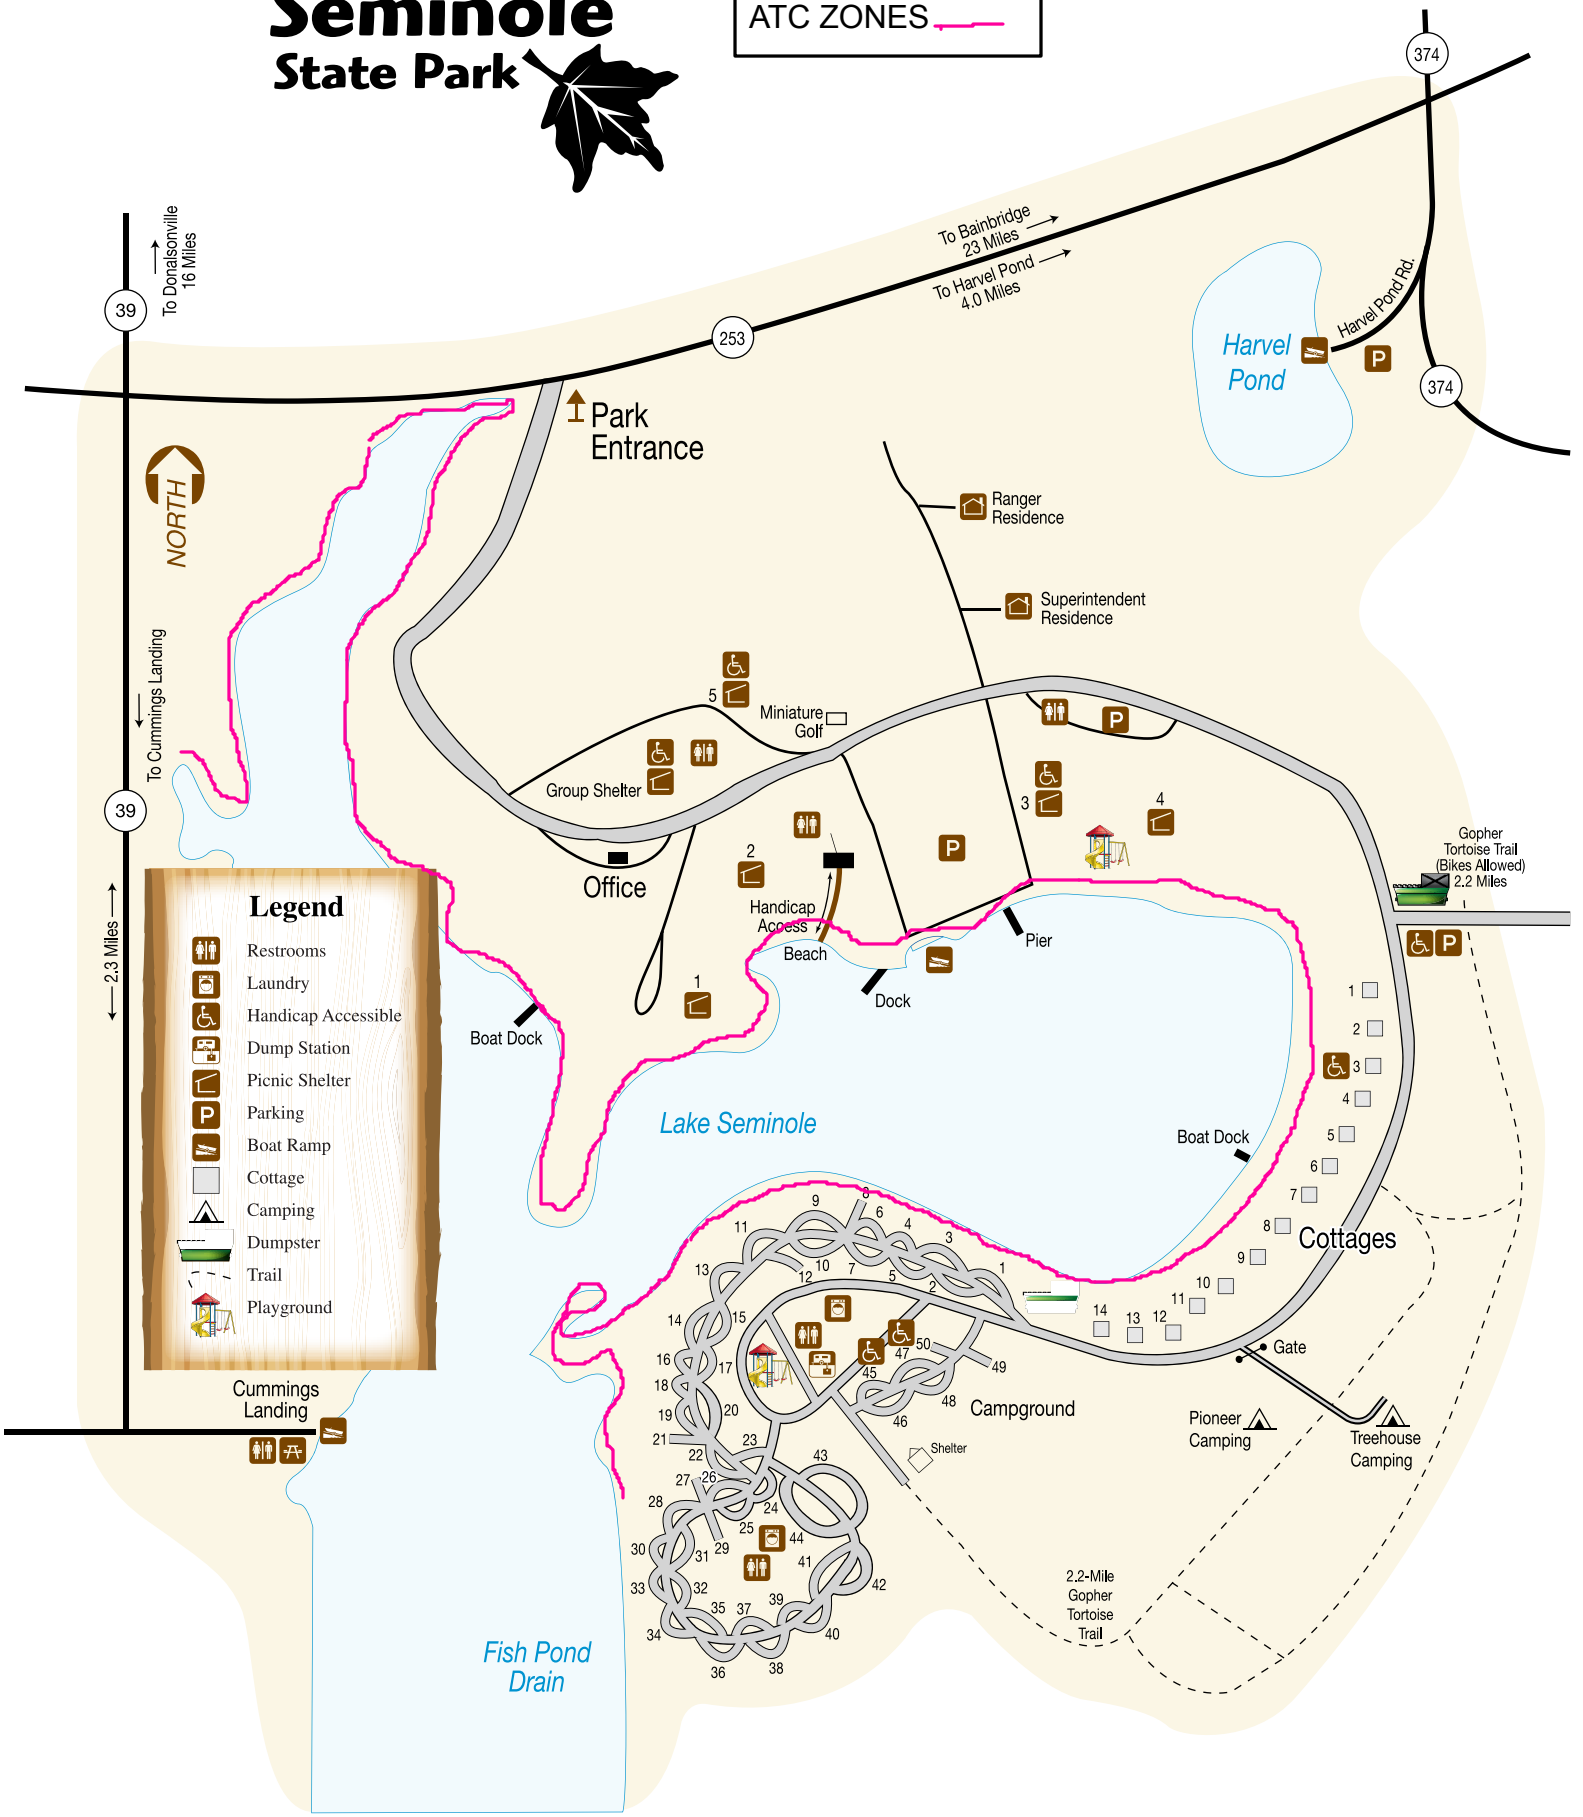

Seminole State Park

ATC ZONES

Legend

- Restrooms
- Laundry
- Handicap Accessible
- Dump Station
- Picnic Shelter
- Parking
- Boat Ramp
- Cottage
- Camping
- Dumpster
- Trail
- Playground

39 To Donalsonville 16 Miles

NORTH

To Cummings Landing

2.3 Miles

Cummings Landing

To Bainbridge 23 Miles

To Harvel Pond 4.0 Miles

374

Harvel Pond Rd.

Office

2 Handicap Access

1 Beach

Lake Seminole

3 Pier

4

Gopher Tortoise Trail (Bikes Allowed) 2.2 Miles

1

Campground

Shelter

Pioneer Camping

Treehouse Camping

2.2-Mile Gopher Tortoise Trail

Fish Pond Drain